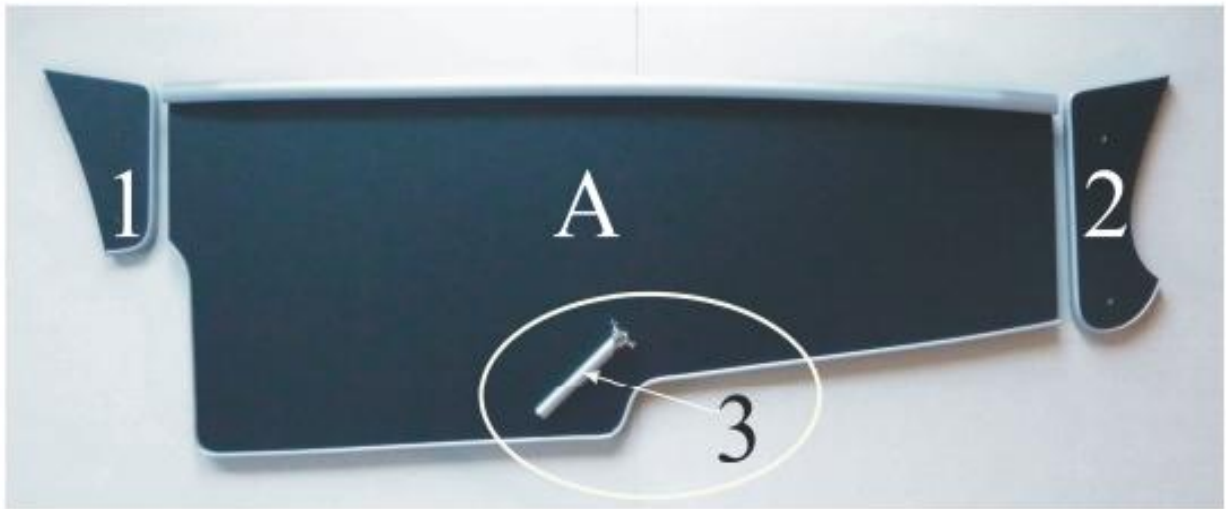

MAN TGS

Shelf pickup:

1)Screw the details 1, 2 and 3 to the detail A

Shelf instalation:

- 1)Wash the panel with the spirit liquid;
- 2)Put the shelf on the panel;
- 3)Mark shelf sides on the panel with pencil;
- 4)Remove the shelf and stick up the sticky stip on the panel;
- 5)Put the shelf on the panel.