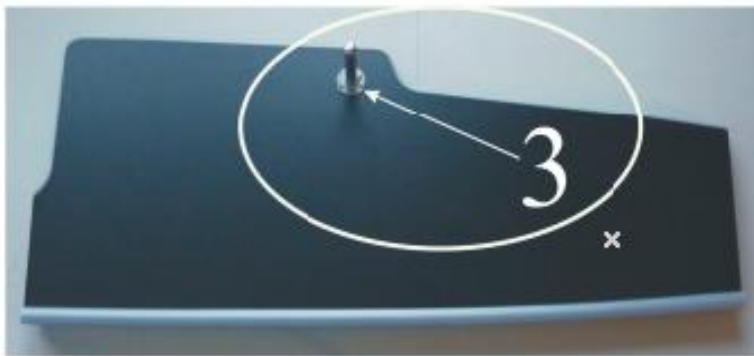

MAN TGS

Shelf pickup:

1)Screw the details 1, 2 and 3 to the detail A

Shelf instalation:

- 1)Wash the panel with the spirit liquid;
- 2)Put the shelf on the panel;
- 3)Mark shelf sides on the panel with pencil;
- 4)Remove the shelf and stick up the sticky stip on the panel;
- 5)Put the shelf on the panel.