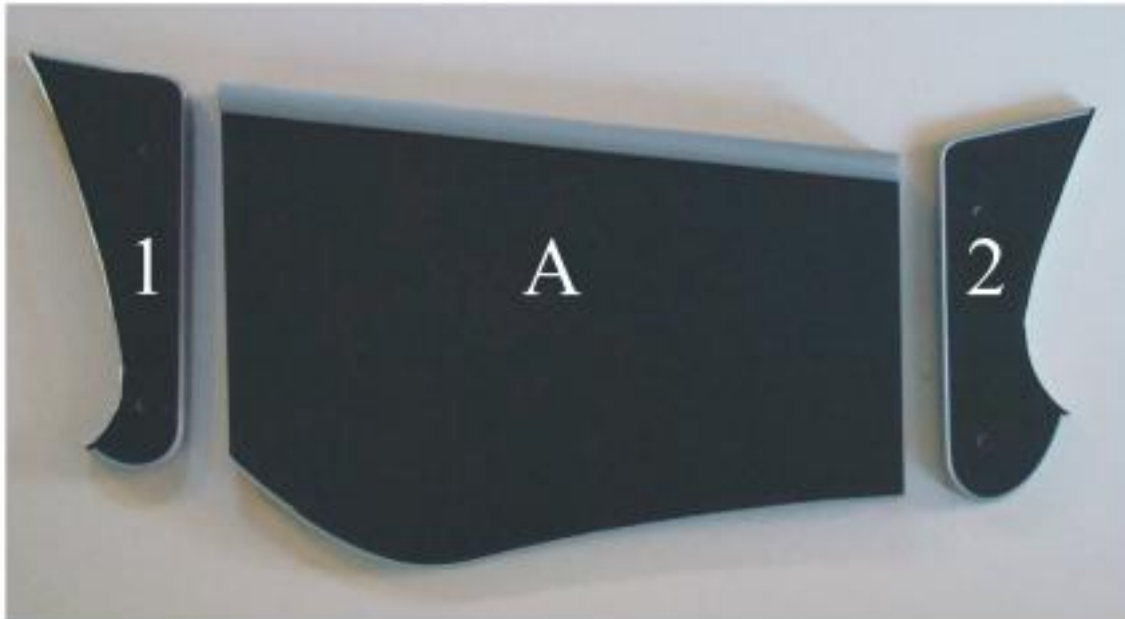

MAN TGX

MAN TGX shelf pickup:

1)Screw the details 1 and 2 to the detail A.

MAN TGX shelf instaliation:

1)Wash the panel with the spirit liquid;

2)Put the shelf on the panel;

3)Mark with pencil shelf sides on the panel;

4)Remove the shelf and stick up the sticky stip on the panel;

5)Put the shelf on the panel.