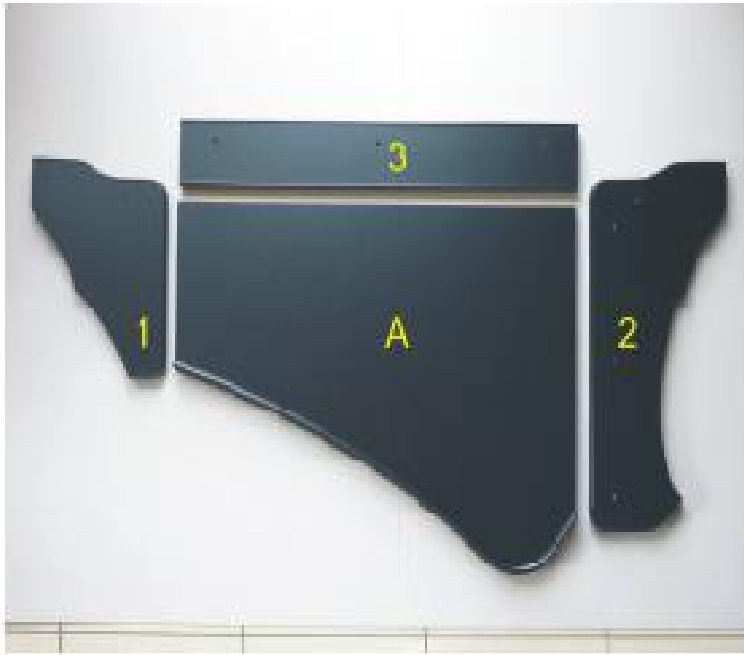

# Scania from 09.2009 center shelf

Shelf pickup:

- 1) Screw the detail 3 to the detail A;
- 2) Screw the details 1 and 2 to the detail A.

Scania R serie shelf installation:

- 1) Wash the panel with the spirit liquid;
- 2) Put the shelf on the panel;
- 3) Mark with pencil shelf sides on the panel;
- 4) Remove the shelf and stick up the sticky strip on the panel;
- 5) Put the shelf on the panel;