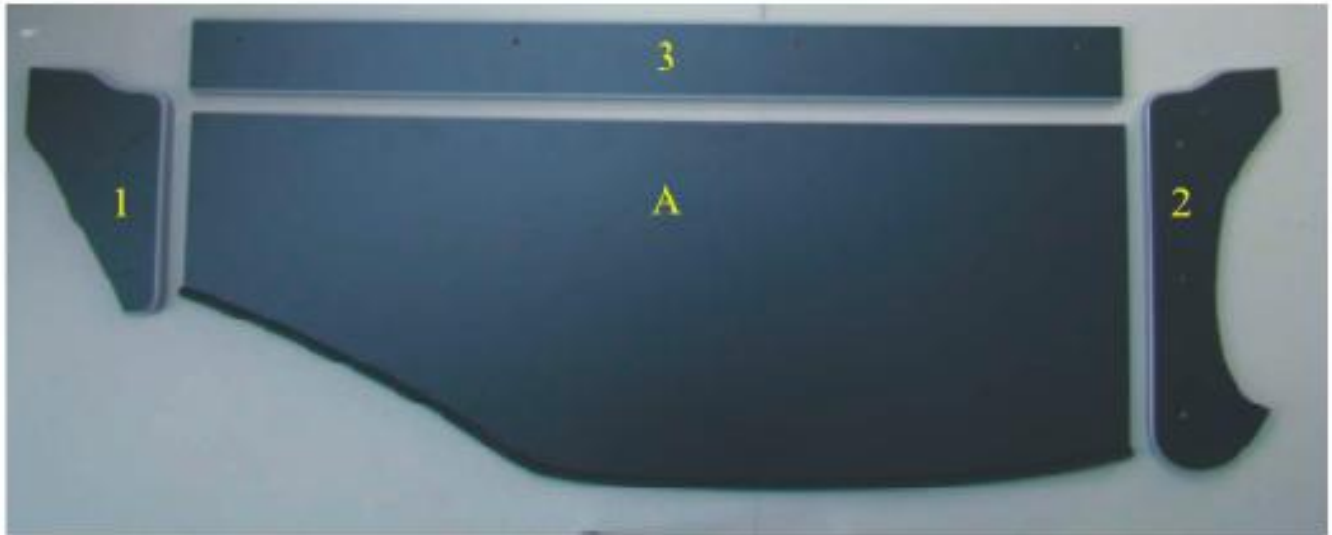

Scania R

Scania R serie shelf pickup:

- 1)Screw the detail 3 to the detail A;
- 2)Screw the details 1 and 2 to the detail A.

Scania R serie shelf instaliation:

- 1)Wash the panel with the spirit liquid;
- 2)Put the shelf on the panel;
- 3)Mark with pencil shelf sides on the panel;
- 4)Remove the shelf and stick up the sticky stip on the panel;
- 5)Put the shelf on the panel;