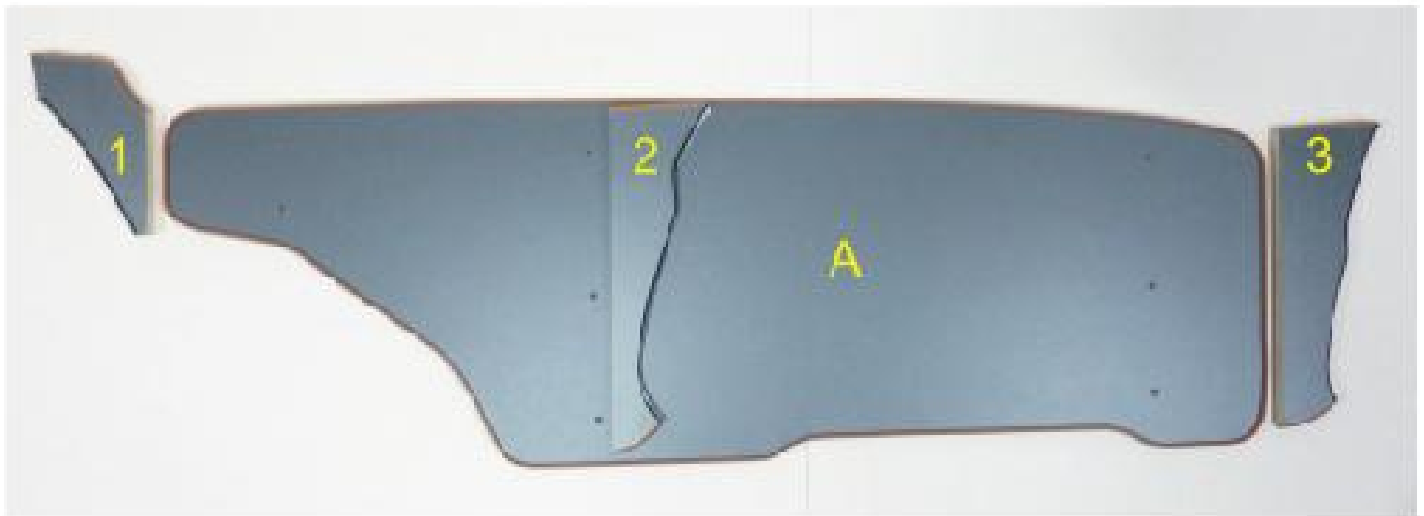

Scania R & S ab Bj. 08.2016 grosser Ablagetisch Scania R & S since 08.2016 big table

Table installation:

- 1) Screw table legs (1,2,3) to the table itself (A);
- 2) Wash the panel with the spirit liquid;
- 3) Put the table on the panel;
- 4) Mark with pencil shelf sides on the panel;
- 5) Remove the table and stick up the sticky strip on the panel;
- 6) Put the table on the panel;